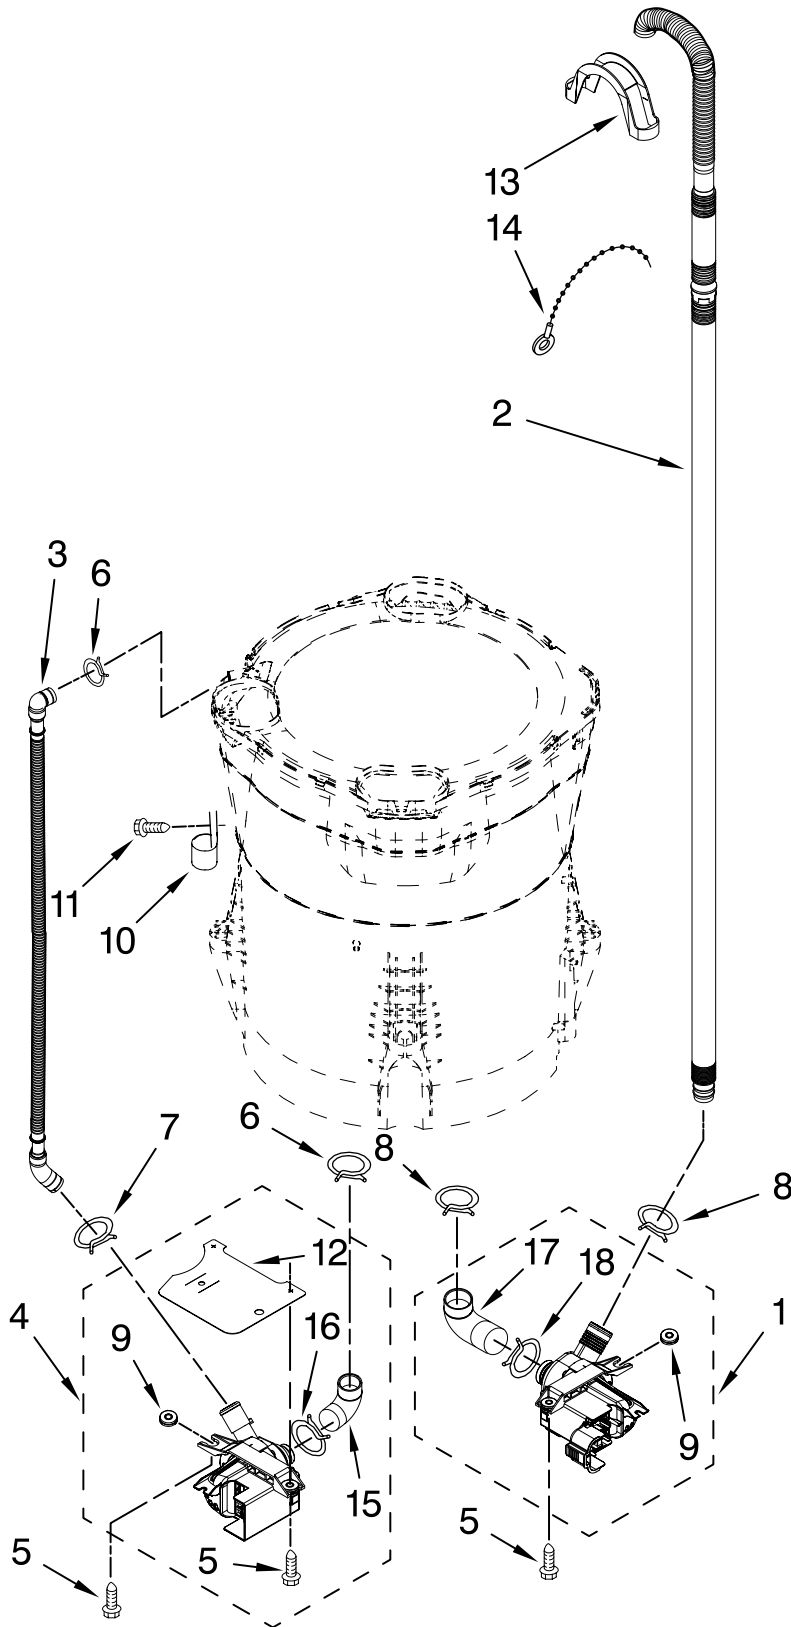

(White)

Illus. No.	Part No.	DESCRIPTION
1	8578929	Cap, Impeller
2	W10076270	Screw & Washer Assembly
3	W10076260	Washer
4	8542666	Tub Ring
5	8572540	Hose Pressure Switch
6	W10076230	Impeller (Washplate)
7	8533953	Screw, 8-16 x 1.000 (6)
8	8545948	Hub, Basket-Driven (Includes Item 9)
9	8545953	Hub, Basket-Driver (Includes Item 8)
10	8557267	Basket Assembly (Includes Items 7, 8, & 9)
11	8572660	Tub & Drive Shaft Assembly
13	8542674	Weight, Tub Counterbalance
14	W10004910	Screw, 12-16 x 1-1/4 (2)
15	8557839	Shield, Drive Motor (Includes Item 16)
16	8565172	Tube, Buffer (Set Of 4)
17	8565170	Stator, Motor (Includes Item 18)
18	8557836	Plate, Stator (Set Of 2)
19	W10076010	Screw, 1/4-20 x .968 (4)
20	8565188	RPS Assembly
21	8565177	Rotor, Main Drive Motor (Includes Item 22)
22		Bolt, Rotor Assembly Non-Serviceable (Supplied W/Rotor)
23	W10058730	Harness, Lower (Includes Item 5)
24	8566197	Filter, Dual Pump Hood
25	8533928	Screw, 8-18 x 3/4 (2)
27	W10005430	Clamp, Pressure Hose Retainer
28	8533957	Screw, 10-16 x 1/2
29	8564017	Cup, Suspension (4)

FOR ORDERING INFORMATION REFER TO PARTS PRICE LIST

PUMP PARTS

For Model: WTW6400SW0

(White)

Illus. No.	Part No.	DESCRIPTION
1	W10049390	Pump Assembly, Drain
2	8571715	Hose, Drain
3	8543774	Hose, Recirc
4	8578573	Pump Assembly, Recirc
5	8534063	Screw, 10-14 x 1.000
6	370449	Clamp, Hose
7	8269146	Clamp, Hose
8	8317496	Clamp, Hose
9	8182771	Grommet, Pump Mounting (4)
10	8534021	Clamp, Recirc Hose Retainer
11	8533943	Screw, 10-16 x 3/4
12	8578572	Shield, Recirc Pump
13	8576642	Retainer, Drain Hose
14	3347868	Cable Tie
15	8182769	Hose, Recirc Pump
16	8182770	Clamp, Recirc Pump Hose
17	8182767	Hose, Drain Pump
18	8182768	Clamp, Drain Pump Hose